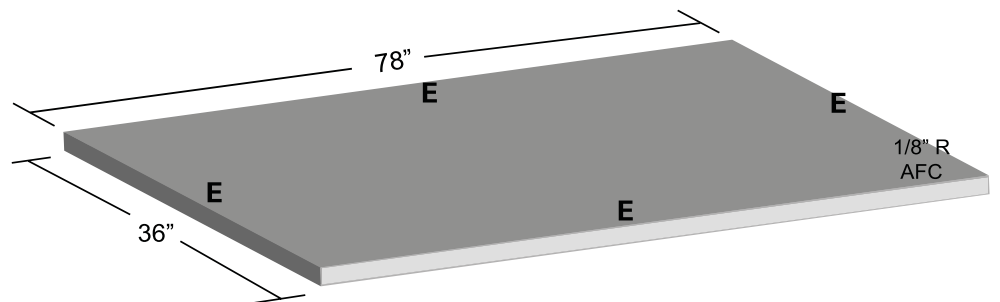

Centaur Granite Counters

Counter Top Kit - 3cm Eased Edge

Weight & Volume

Total Pieces:	4
Total Sq. Ft.:	61.75
Total Net Weight:	1300 lbs.
Total Gross Weight:	1400 lbs.

Abbreviation

B:	Bull Nose
S:	Sawn
R AFC:	Radius All Four Corners
EAFS:	Eased All Four Sides

Edge profile of slab

Eased Edge

Counter Top 1 & 2:

Counter Top 3:

Island Top 4:

Color: Verde UbaTuba

Color: Tropical Brown