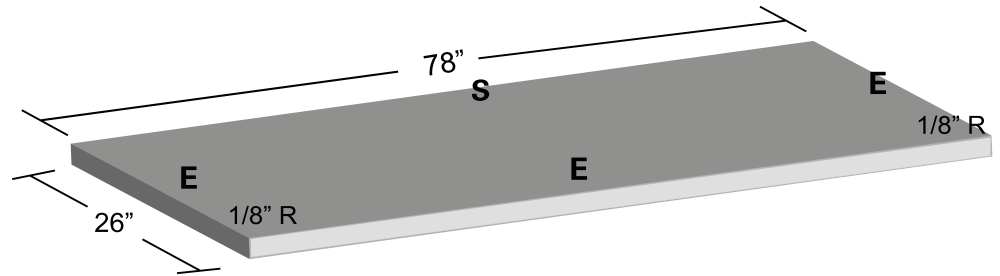

Centaur Granite Counters

Counter Top Kit - 3cm Eased Edge

Weight & Volume

Total Pieces:	4
Total Sq. Ft.:	61.75
Total Net Weight:	1300 lbs.
Total Gross Weight:	1400 lbs.

Abbreviation

B:	Bull Nose
S:	Sawn
R AFC:	Radius All Four Corners
EAFS:	Eased All Four Sides

Edge profile of slab

Eased Edge

Counter Top 1 & 2:

Counter Top 3:

Island Top 4:

Color: Verde UbaTuba

Color: Tropical Brown