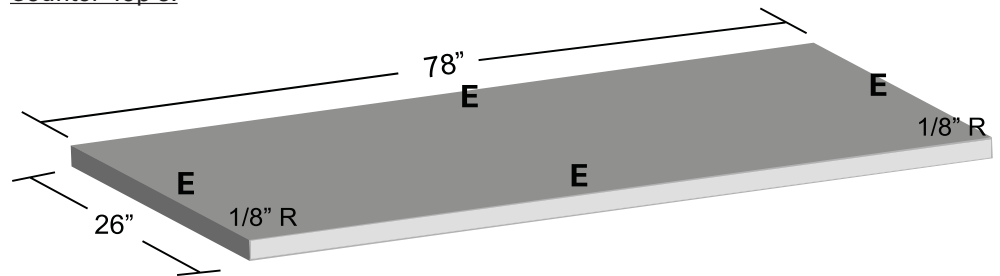

Centaur Granite Counters

Counter Top Kit - 3cm Eased Edge

Weight & Volume

Total Pieces:	4
Total Sq. Ft.:	61.75
Total Net Weight:	1300 lbs.
Total Gross Weight:	1400 lbs.

Abbreviation

B:	Bull Nose
S:	Sawn
R AFC:	Radius All Four Corners
EAFS:	Eased All Four Sides

Edge profile of slab

Eased Edge

Counter Top 1 & 2:

Counter Top 3:

Island Top 4:

Color: Verde UbaTuba

Color: Tropical Brown